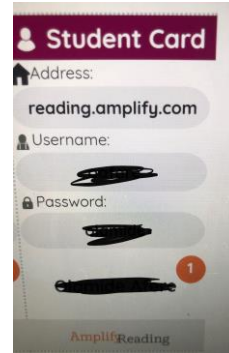

4. Once you have entered, press play and have fun reading!

3. Enter your username and password provided by your homeroom teacher.

Cómo Iniciar una Sesión en Amplify Reading desde su Tableta o Computadora.

2. Haga clic en "Log In with Amplify".

1. Vaya a

<https://reading.amplify.com>.

Haga clic en 'Username & Login'.